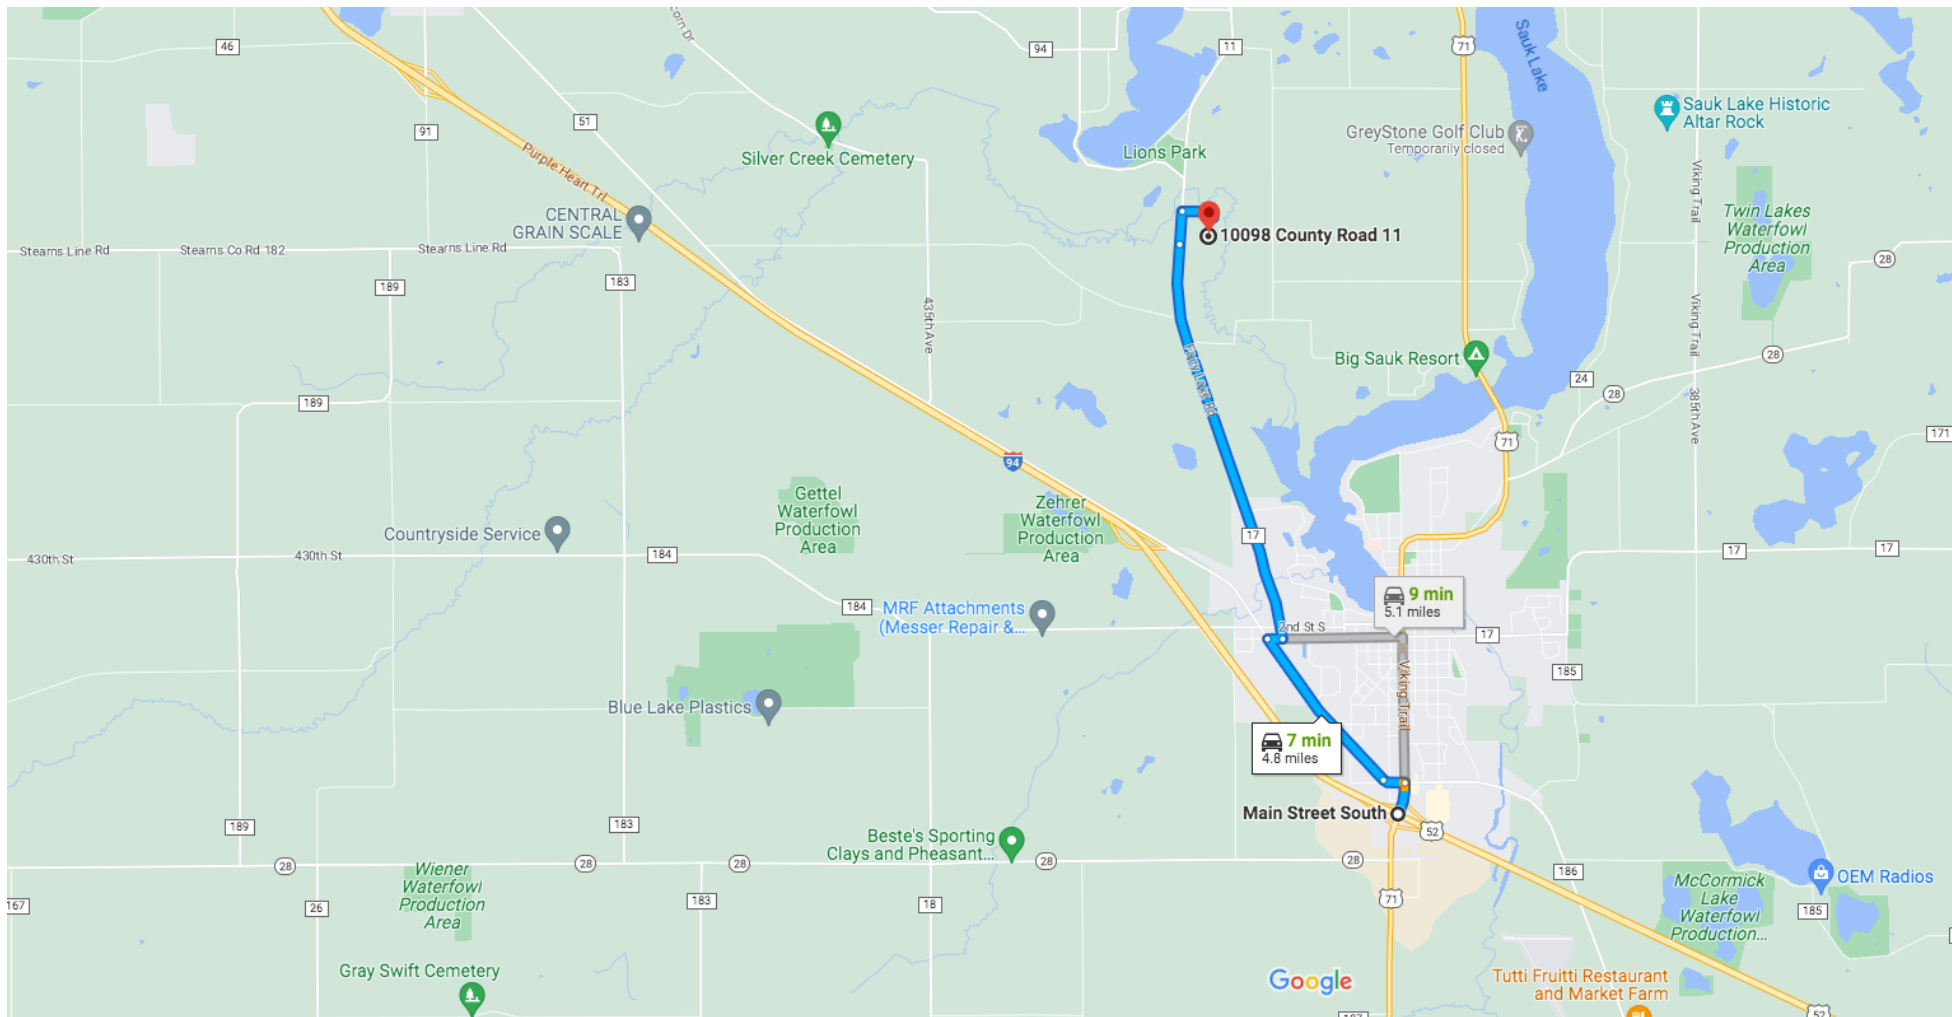

Main St S, Sauk Centre, MN 56378 to 10098 County Road 11, Sauk Centre, MN

Drive 4.8 miles, 7 min

Map data ©2023 5000 ft

via Beltline Rd and Co Hwy 17 **7 min**
 Fastest route now due to traffic conditions 4.8 miles

via Co Hwy 17 **9 min**
5.1 miles

Explore 10098 County Rd 11